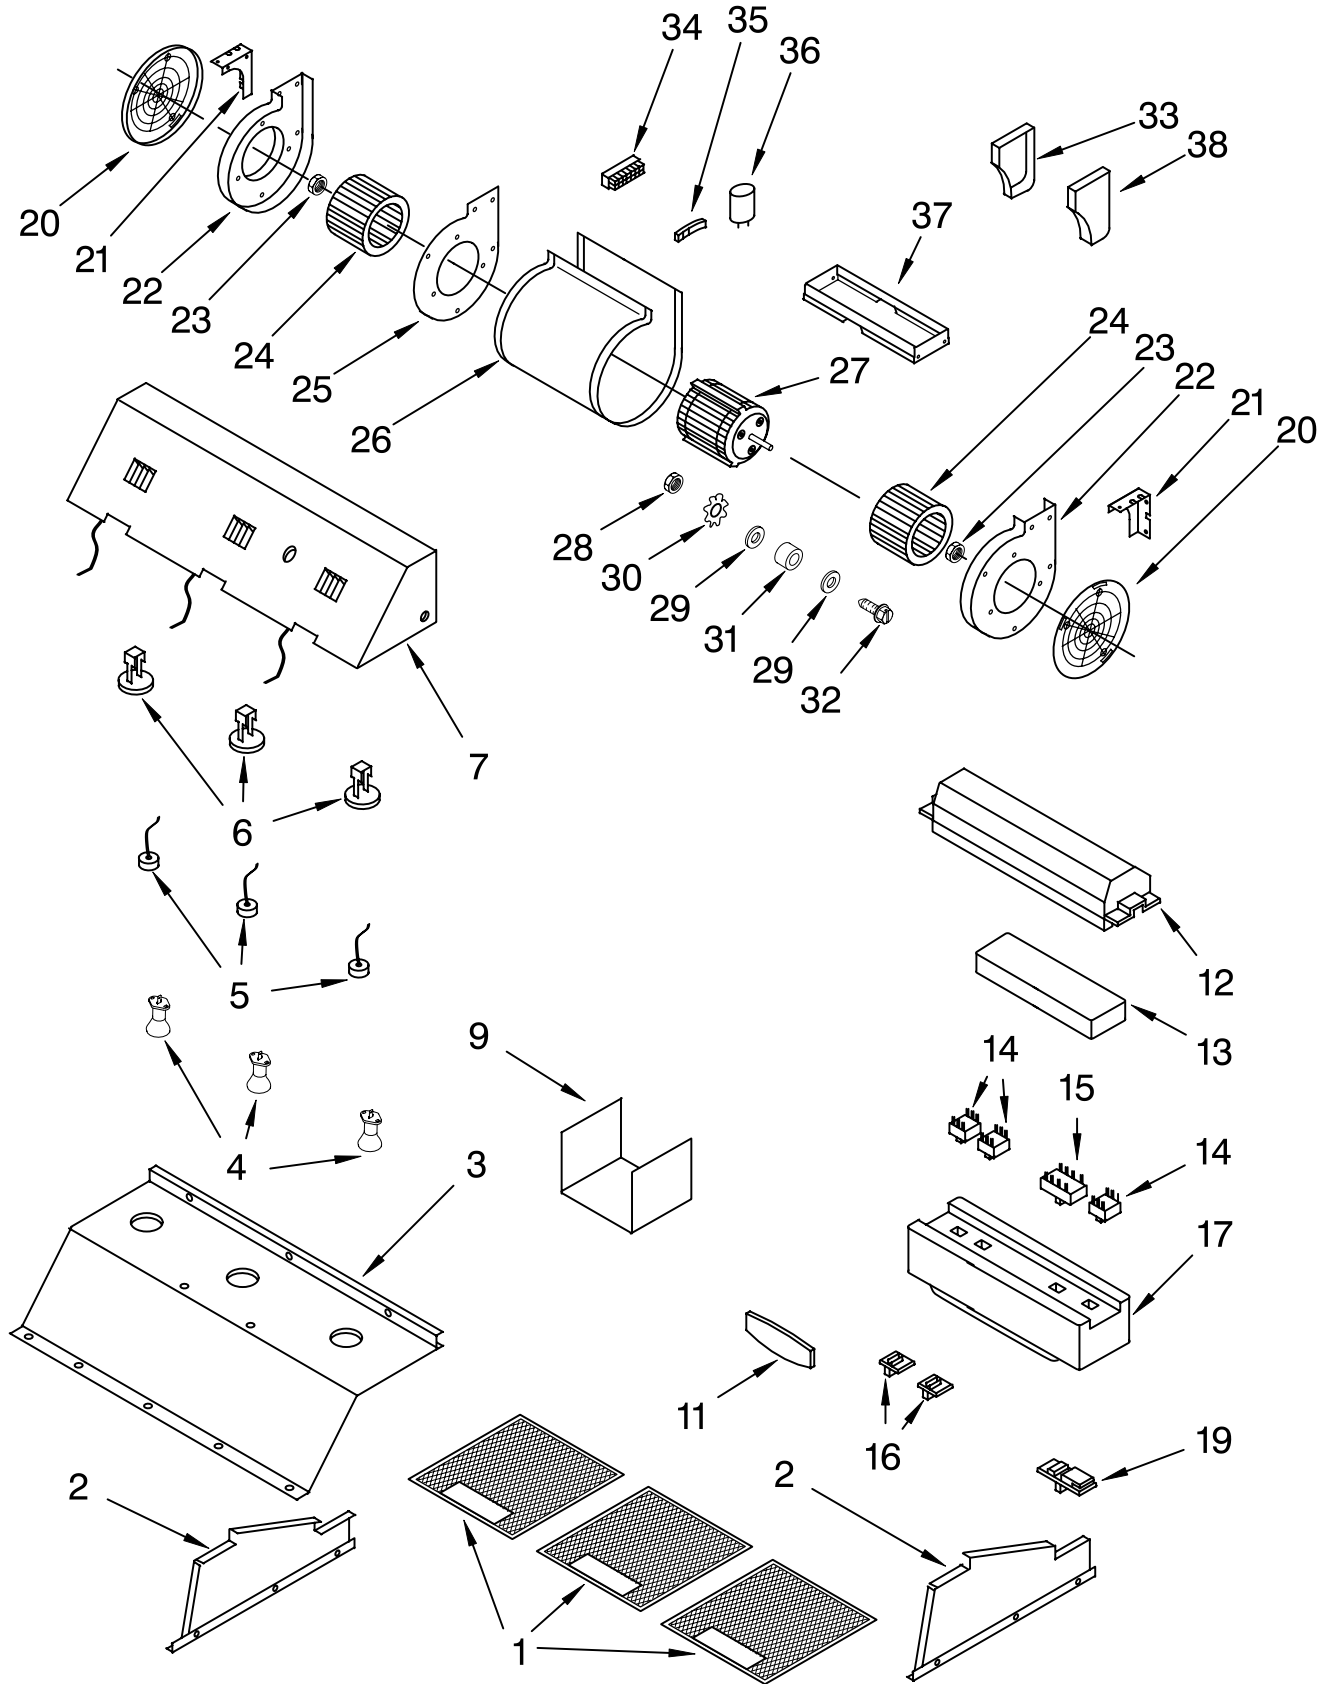

VENTILATION PARTS

For Model: KWCU360JSS0

(Stainless)

FOR ORDERING INFORMATION REFER TO PARTS PRICE LIST

VENTILATION PARTS

For Model: KWCU360JSS0

(Stainless)

Illus. No.	Part No.	DESCRIPTION	Illus. No.	Part No.	DESCRIPTION	Illus. No.	Part No.	DESCRIPTION
1	8189594	Filter, Grease	19	8189620	Button, Mtr Speed	34	8189629	Block, Terminal
2		Support, Side	20	4360257	Support, Filter	35	4360059	Bracket, Capacitor
	8189595	Left	21		Bracket, Diffuser	36	4360175	Capacitor
	8189617	Right		8189628	Left	37	4360255	Extension, Blower
3	8189596	Support, Light		8189625	Right	38	4360060	Cover, Box
4	8189593	Bulb, Halogen	22		Cover, Blower			
5	8189597	Holder, Bulb		4360188	Left			
6	8189598	Support, Bulb		4360179	Right			
7	8189599	Cover, Light	23	4360180	Nut, Locking			
8	4360062	Relief, Strain	24		Impeller, Blower			
9	8189614	Cover, Inlet		4360187	Left			
10	8189615	Spacer		4360181	Right			
11	8189616	Nameplate	25	4360185	Plate, Mtr Mount			
12	8189624	Cover, Switch	26	4360184	Housing, Fan			
13	8189623	Support, Switch	27	8189627	Motor, Blower			
14	8189621	Switch, On/Off	28	8189626	Nut, Motor			
15	8189622	Switch, Motor	29	4360345	Washer			
16	8189618	Button, On/Off	30	4360344	Washer, Star			
17	8189619	Box, Control	31	4360342	Spacer, Motor			
18	4360028	Lens, Indicator	32	4360347	Screw, Mtr Mount			
			33	4360056	Box, Capacitor			

<u>LITERATURE PARTS</u>		
	LIT8284829	Use & Care Guide
	LIT8189631	Wiring Diagram
<u>ACCESSORY PARTS</u>		
	8284756	Backsplash
	4378616	Wire Racks
	4378617	Rack Hanger Kits
		Utensil Bars
	4378618	Side
	4378619	Rear

FOR ORDERING INFORMATION REFER TO PARTS PRICE LIST